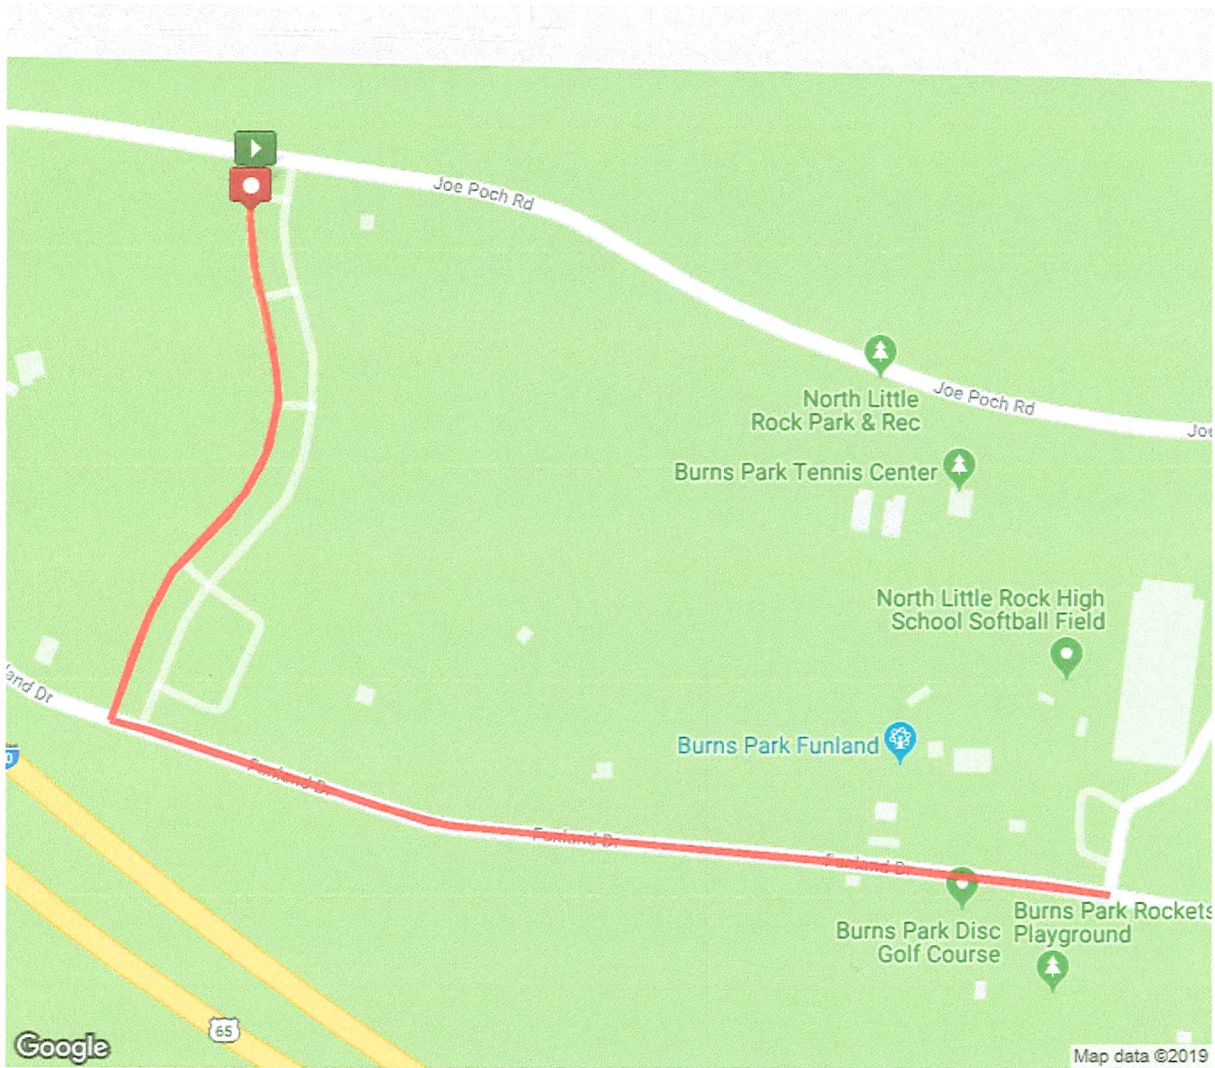

**Funland Route**

Distance: 1.16 mi  
Elevation Gain: 0 ft  
Elevation Max: 0 ft

**Notes**

<b>0.00 mi</b>	Head south Destination will be on the left
<b>0.14 mi</b>	Head southwest Destination will be on the right
<b>0.21 mi</b>	Head south toward Funland Dr
<b>0.22 mi</b>	Turn left onto Funland Dr
<b>0.29 mi</b>	Head east on Funland Dr
<b>0.41 mi</b>	Head east on Funland Dr
<b>0.59 mi</b>	Head west on Funland Dr
<b>0.60 mi</b>	Head west on Funland Dr
<b>0.68 mi</b>	Head west on Funland Dr
<b>0.94 mi</b>	Head west on Funland Dr
<b>0.96 mi</b>	Turn right
<b>0.98 mi</b>	Head north Destination will be on the right
<b>1.06 mi</b>	Head northeast
<b>1.16 mi</b>	Destination