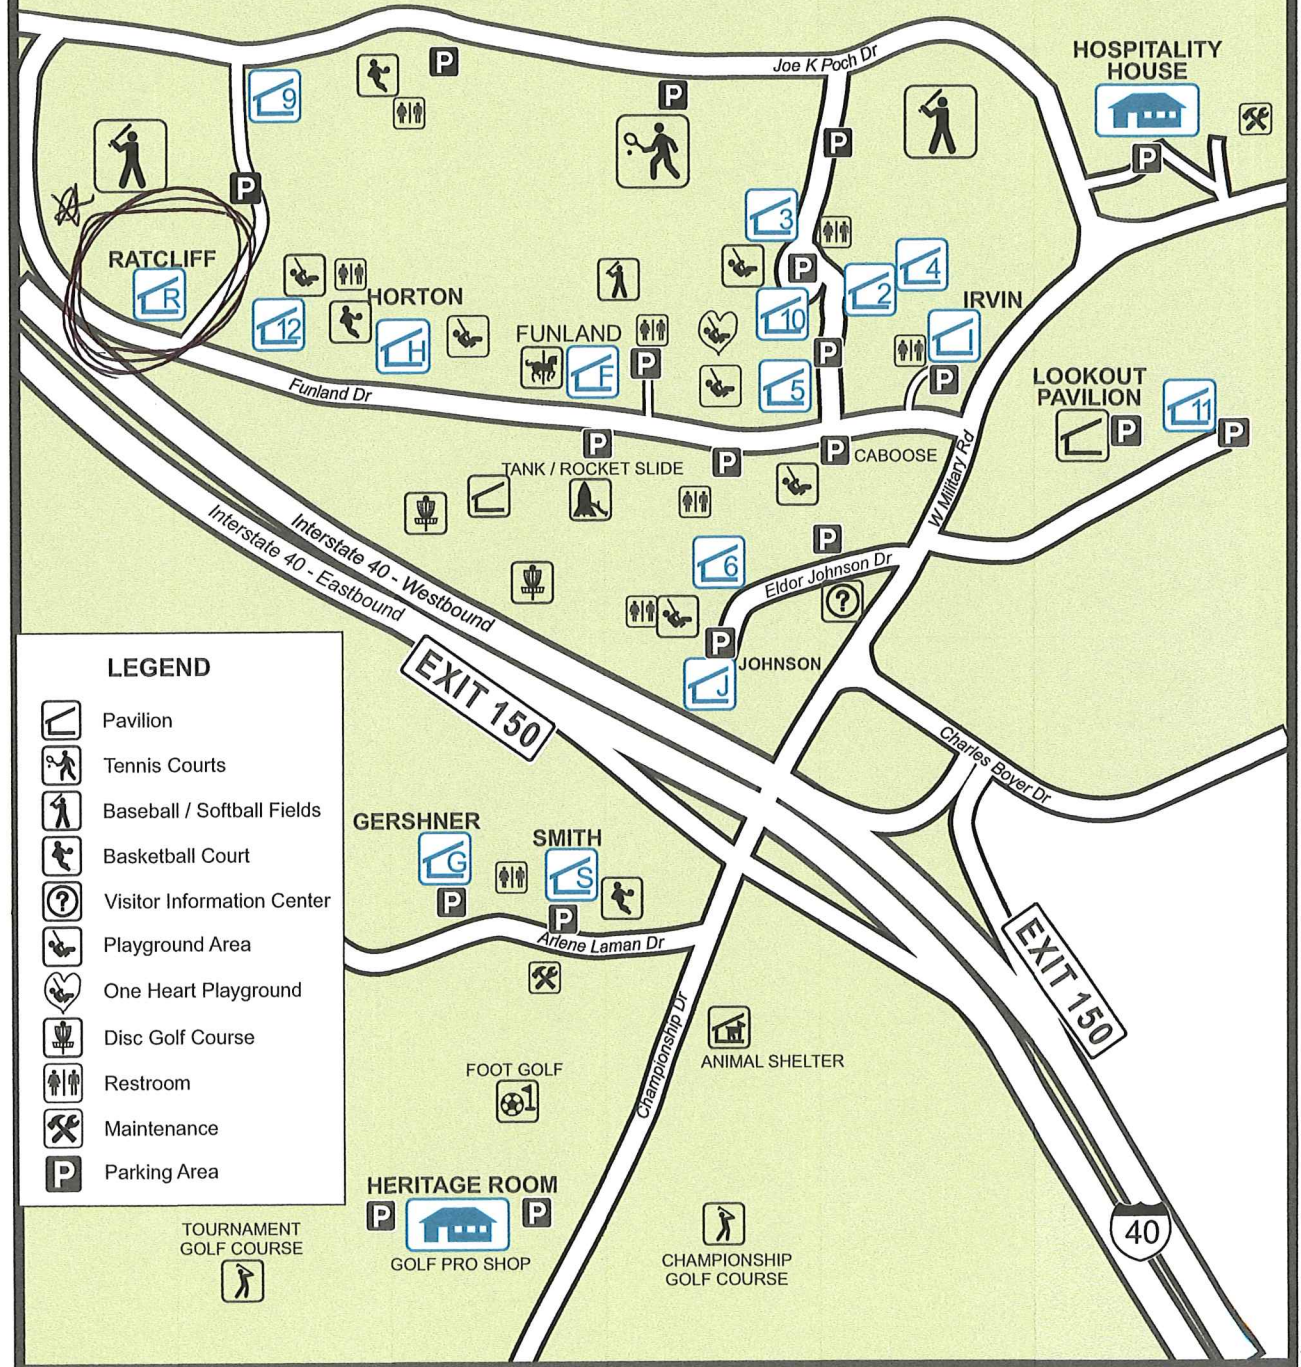

# FUNLAND PAVILION

This pavilion is rented through Funland at 501-753-7307 and is available weekends April - October.

Capacity: 75

Cost: Daytime (10 am - 2 pm) -- \$40  
Evening (3 pm - 7 pm) -- \$50  
Both (10 am - 7 pm) -- \$75

Pavilion is 40' x 24' and has electric, water, 1 grill, and 5 tables.

Revised 20190130

## LEGEND

- Pavilion
- Tennis Courts
- Baseball / Softball Fields
- Basketball Court
- Visitor Information Center
- Playground Area
- One Heart Playground
- Disc Golf Course
- Restroom
- Maintenance
- Parking Area