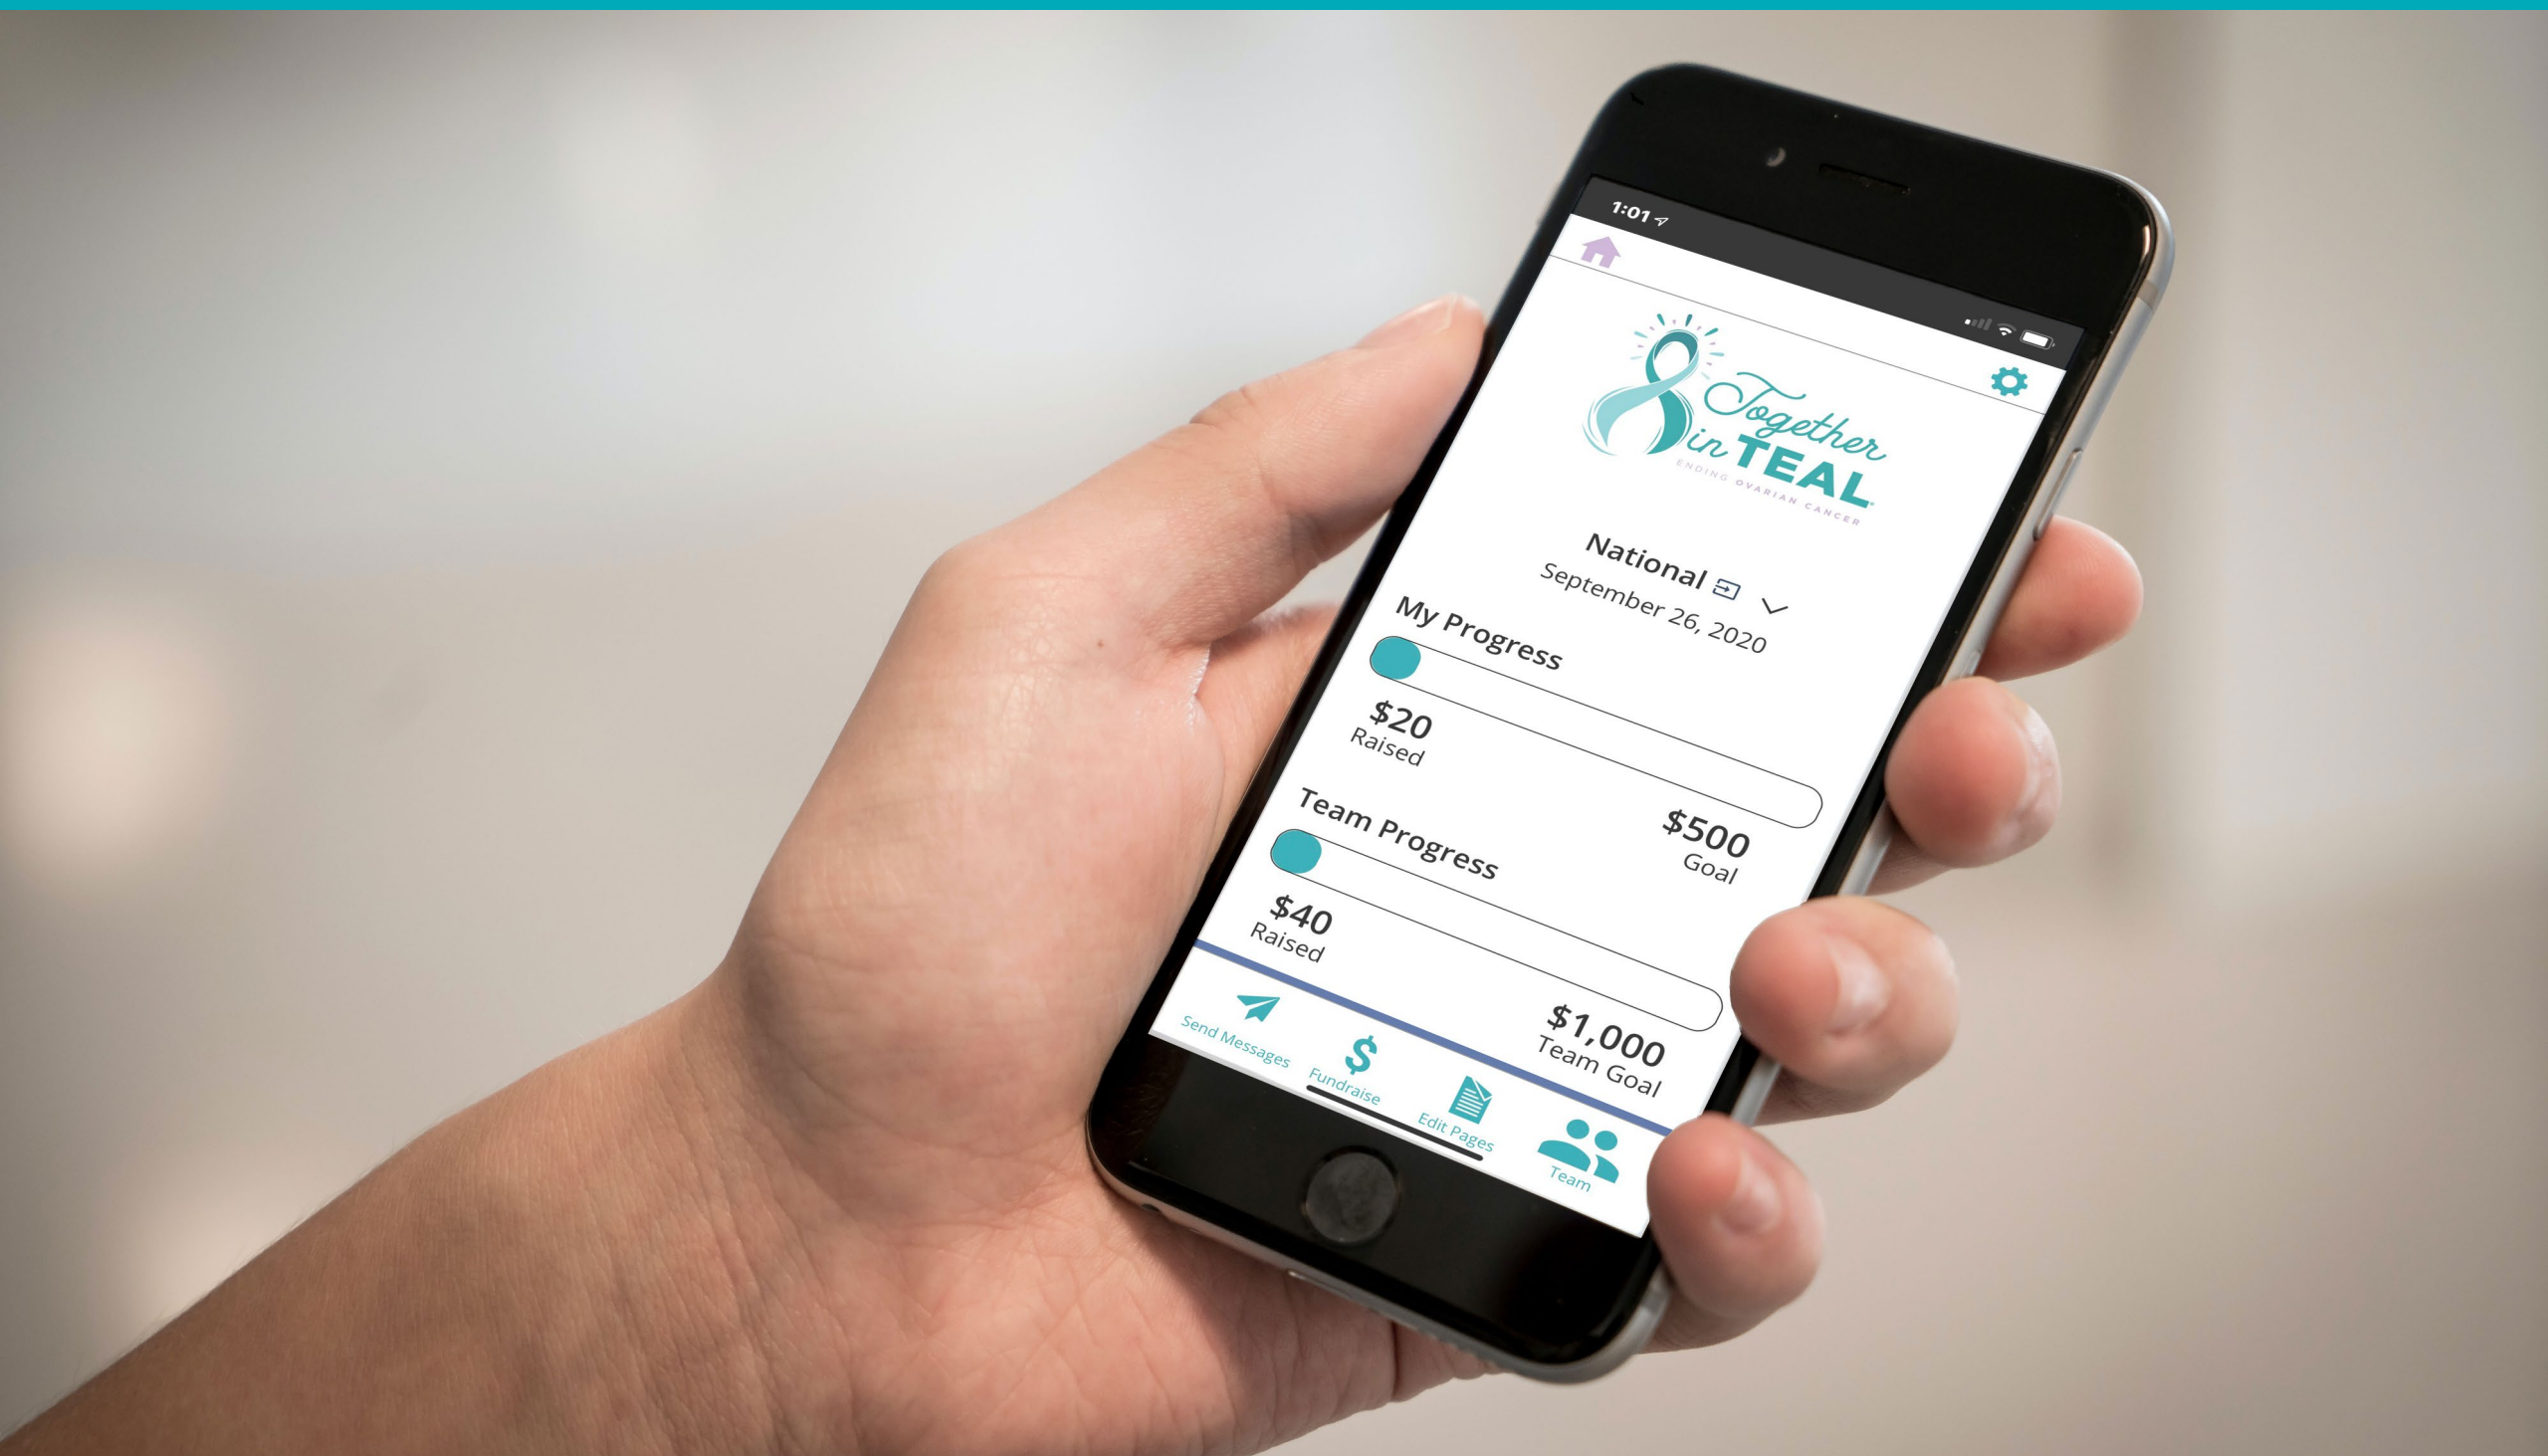

GET SOCIAL

Everything At Your Fingertips

Inspire others to join you in your efforts by sharing your story on all your favorite social sites. Make fundraising easy by sending messages through Facebook, Instagram, Twitter, and LinkedIn right from your Fundraising Center.

Fundraise On Facebook

Facebook allows you to fundraise with the click of a button. To connect your personal Fundraising Center to Facebook, you must be registered.

Raise Funds On The Go

Download the Together in TEAL® mobile app to help amplify your fundraising efforts. Log in with your username and password to easily send emails, text messages, tweets, and Facebook updates!