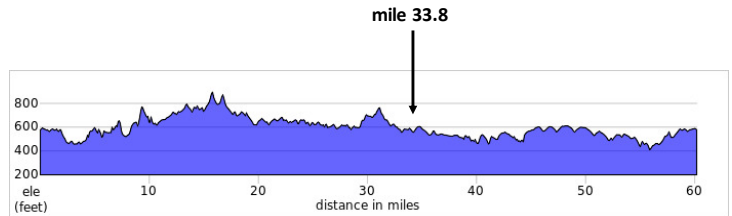

TODAY'S ROUTE

Long Loop Day After cruising thru the Eisenhower Nat'l Historic Site, we ride along the Catocctin foothills, then traverse Pennsylvania farmlands on our way back to Gettysburg. Some food along the route. Check out Deja Brew Café in New Oxford. Great coffee, baked goods and other things! Enjoy your 2nd night in Gettysburg tonight.

FOOD/INFO

18.6 Mini Mart

22.7 Pizza

ELEVATION

TODAY'S RIDE STATS

Miles 60.1

Elevation 2759 Feet

ABBREVIATIONS

L	Left	SS	Stop Sign	YS	Yield Sign
R	Right	AWS	All Way Stop	SXR	Straight except Right
QL	Quick Left	T	T (without Stop)	B/C	Becomes
QR	Quick Right	TS	T (with Stop)	TRO	To Remain On
BL	Bear Left	TL	Traffic Light	ETM	Easy to Miss
BR	Bear Right	FL	Flashing Light	CR	County Route
S	Straight	XR	Crossroad	SR	State Route