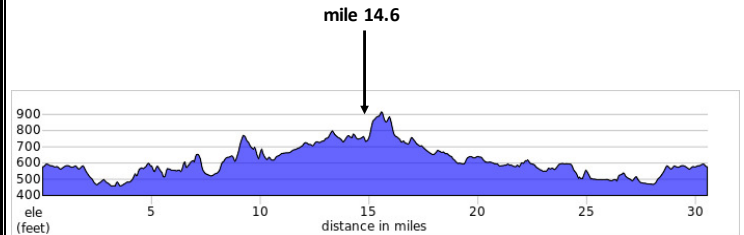

4

FROM: Quality Inn, Gettysburg PA

TO: Quality Inn, Gettysburg PA

SAG Hotline 609-468-8057

Wednesday, July 13, 2022

SAG Closing Times: SAG 1- 9:30 SAG 2- 12:00 SAG 3- 2:30

GO	TOTAL	DIR	@	ROAD
----	-------	-----	---	------

➔				Zero computer @ hotel entrance at Steinwehr Ave
0.0	0.0	L		onto Steinweher Ave
1.5	1.5	R		Millerstown Rd
0.9	2.4	S		Onto onto Pumping Station Rd
0.8	3.2	R	SS/XR	Onto Scott Rd - b/c Knorr Rd at sharp L bend @ 4.3 mi
2.5	5.7	L	TS	Fairfield Rd / SR 116 East
0.6	6.3	R		Knoxlyn Rd
1.4	7.7	L	TS	Knoxlyn - Ortanna Rd
2.6	10.3	R	TS	Ortanna Rd
2.6	12.9	L	TS	Old Rt 30
0.1	13.0	QR		High St
0.7	13.7	S	FL/SS	Cross US 30 onto Cashtown Rd
0.9	14.6	***	SAG	Round Barn Farm Market on L ☺

TODAY'S ROUTE

Short Loop Day After cruising through the Eisenhower farm, we ride along the Catoctin ridge to our first SAG. We return to the start using quiet country roads new to the ride. Enjoy the day!

FOOD/INFO

ELEVATION

TODAY'S RIDE STATS

Miles	30.6
Elevation	1649 Feet

ABBREVIATIONS

L	Left	SS	Stop Sign	YS	Yield Sign
R	Right	AWS	All Way Stop	SXR	Straight except Right
QL	Quick Left	T	T (without Stop)	B/C	Becomes
QR	Quick Right	TS	T (with Stop)	TRO	To Remain On
BL	Bear Left	TL	Traffic Light	ETM	Easy to Miss
BR	Bear Right	FL	Flashing Light	CR	County Route
S	Straight	XR	Crossroad	SR	State Route