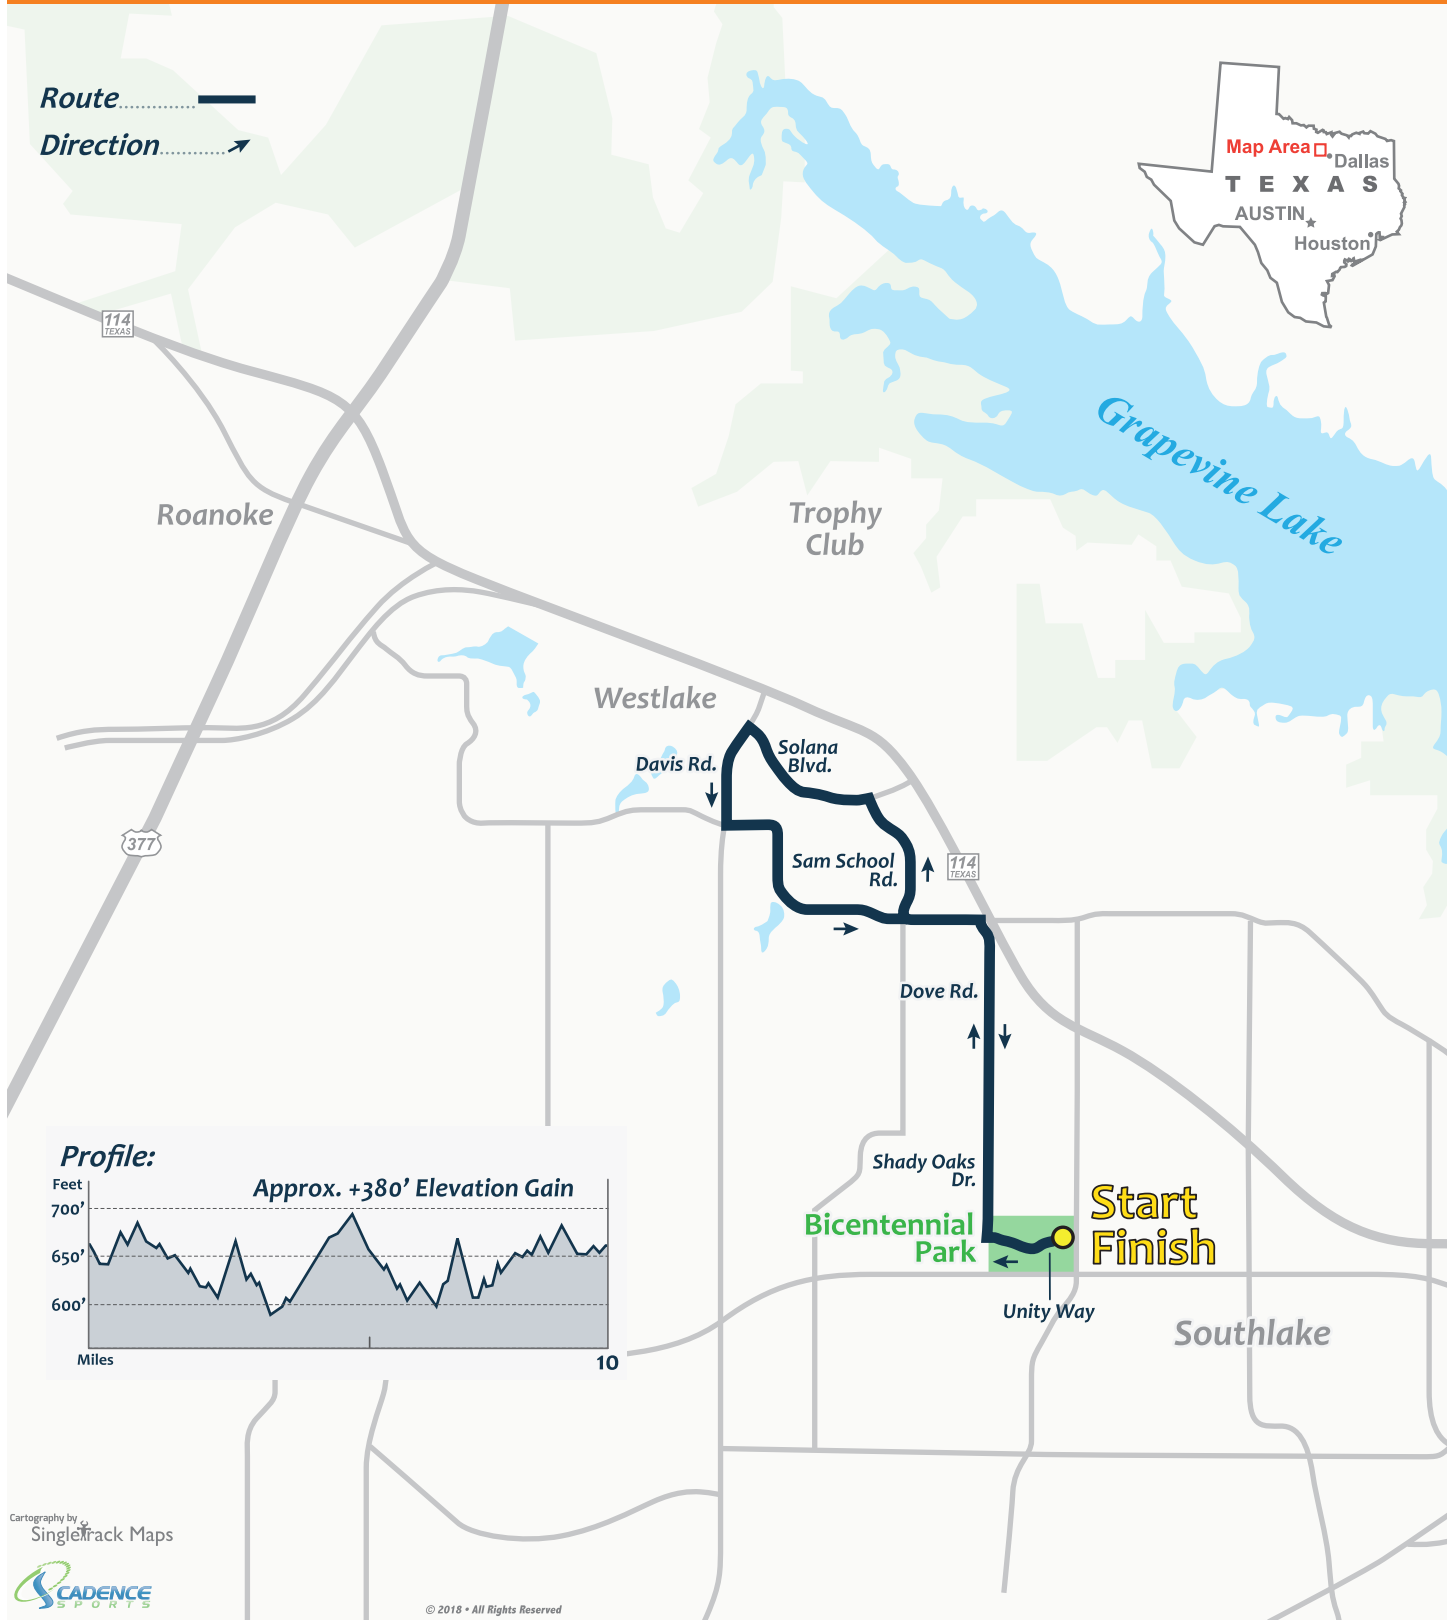

# 10 Mile Route

Southlake, Texas  
Saturday • November 3, 2018

Route ..... —  
Direction ..... →

Cartography by Singletrack Maps