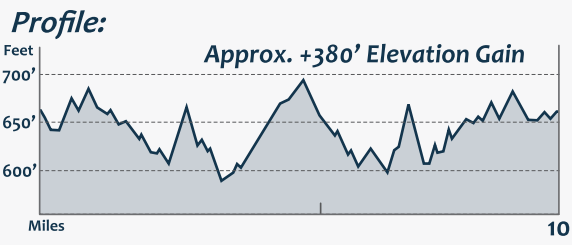

# 10 Mile Route

Southlake, Texas  
Saturday • November 3, 2018

Route ..... —  
Direction ..... →

Cartography by Singletrack Maps