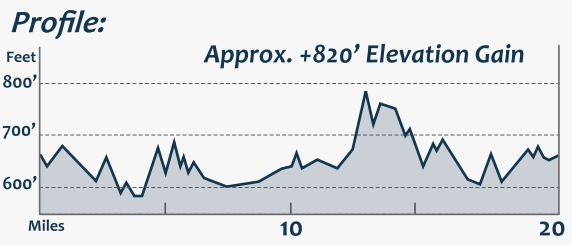

20 Mile Route

Southlake, Texas
Saturday • November 3, 2018

- Route —
- Direction →
- Aid Station 🚑

Cartography by SingleTrack Maps