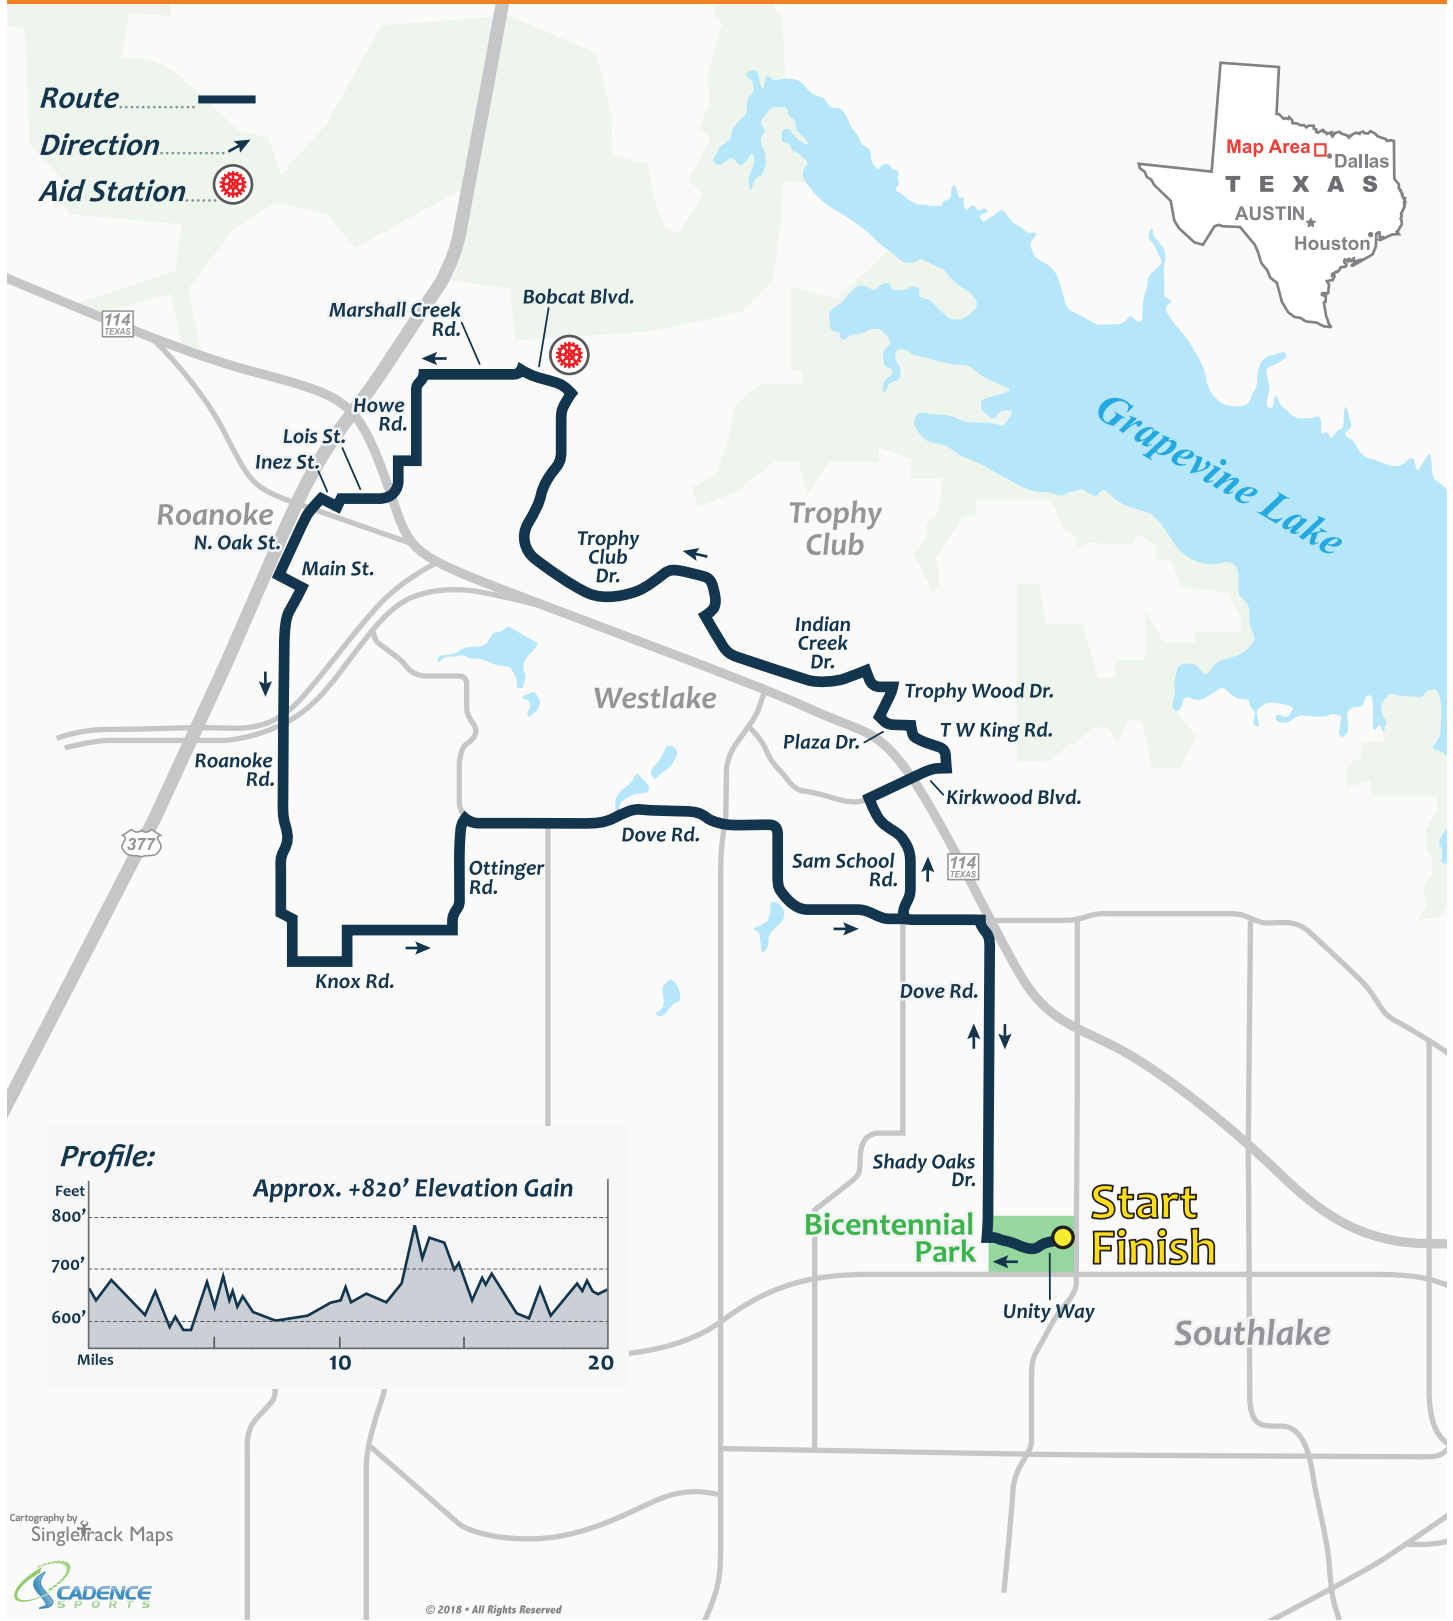

20 Mile Route

Southlake, Texas
Saturday • November 3, 2018

- Route —
- Direction →
- Aid Station 🚑

Cartography by SingleTrack Maps