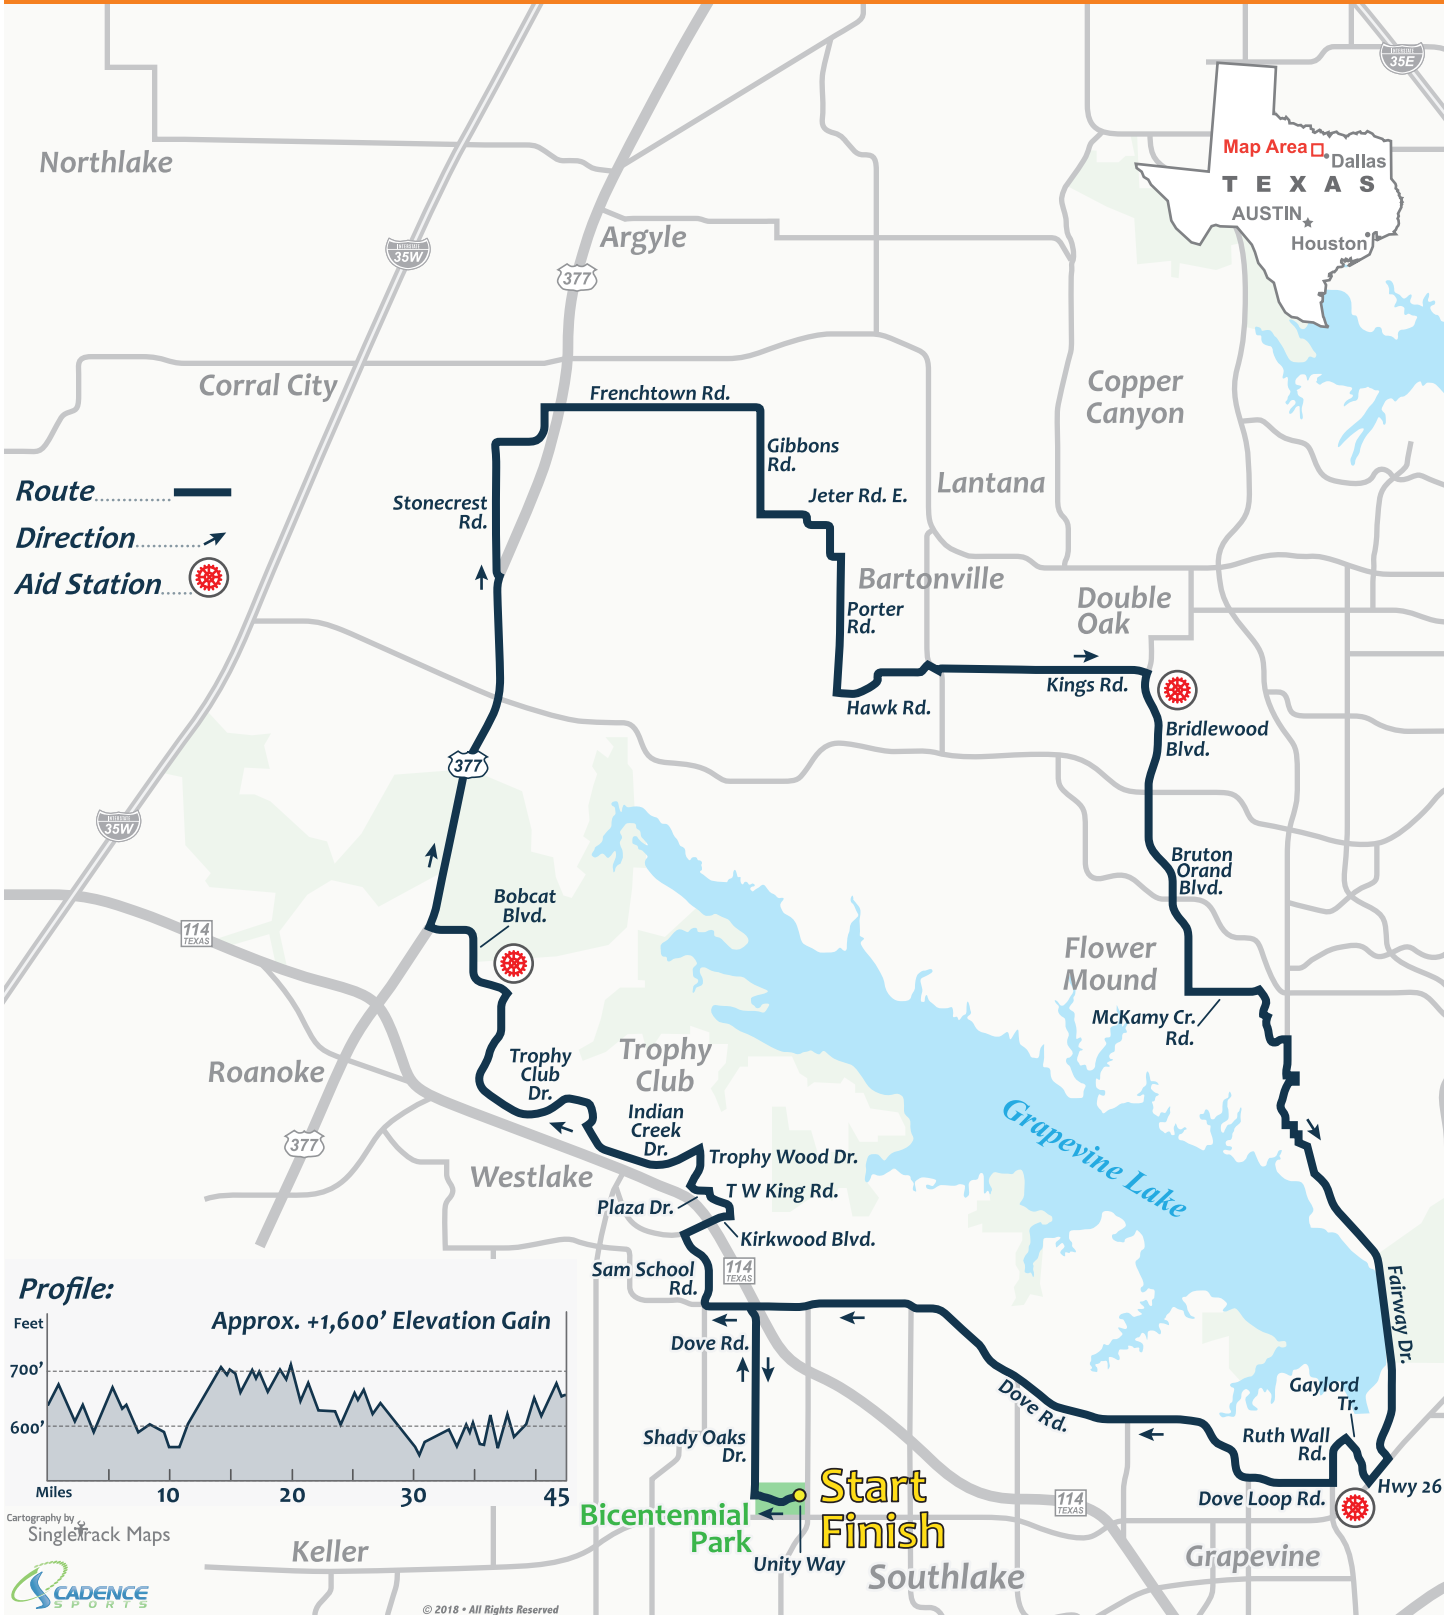

45 Mile Route

Southlake, Texas
Saturday • November 3, 2018

Cartography by SingleTrack Maps