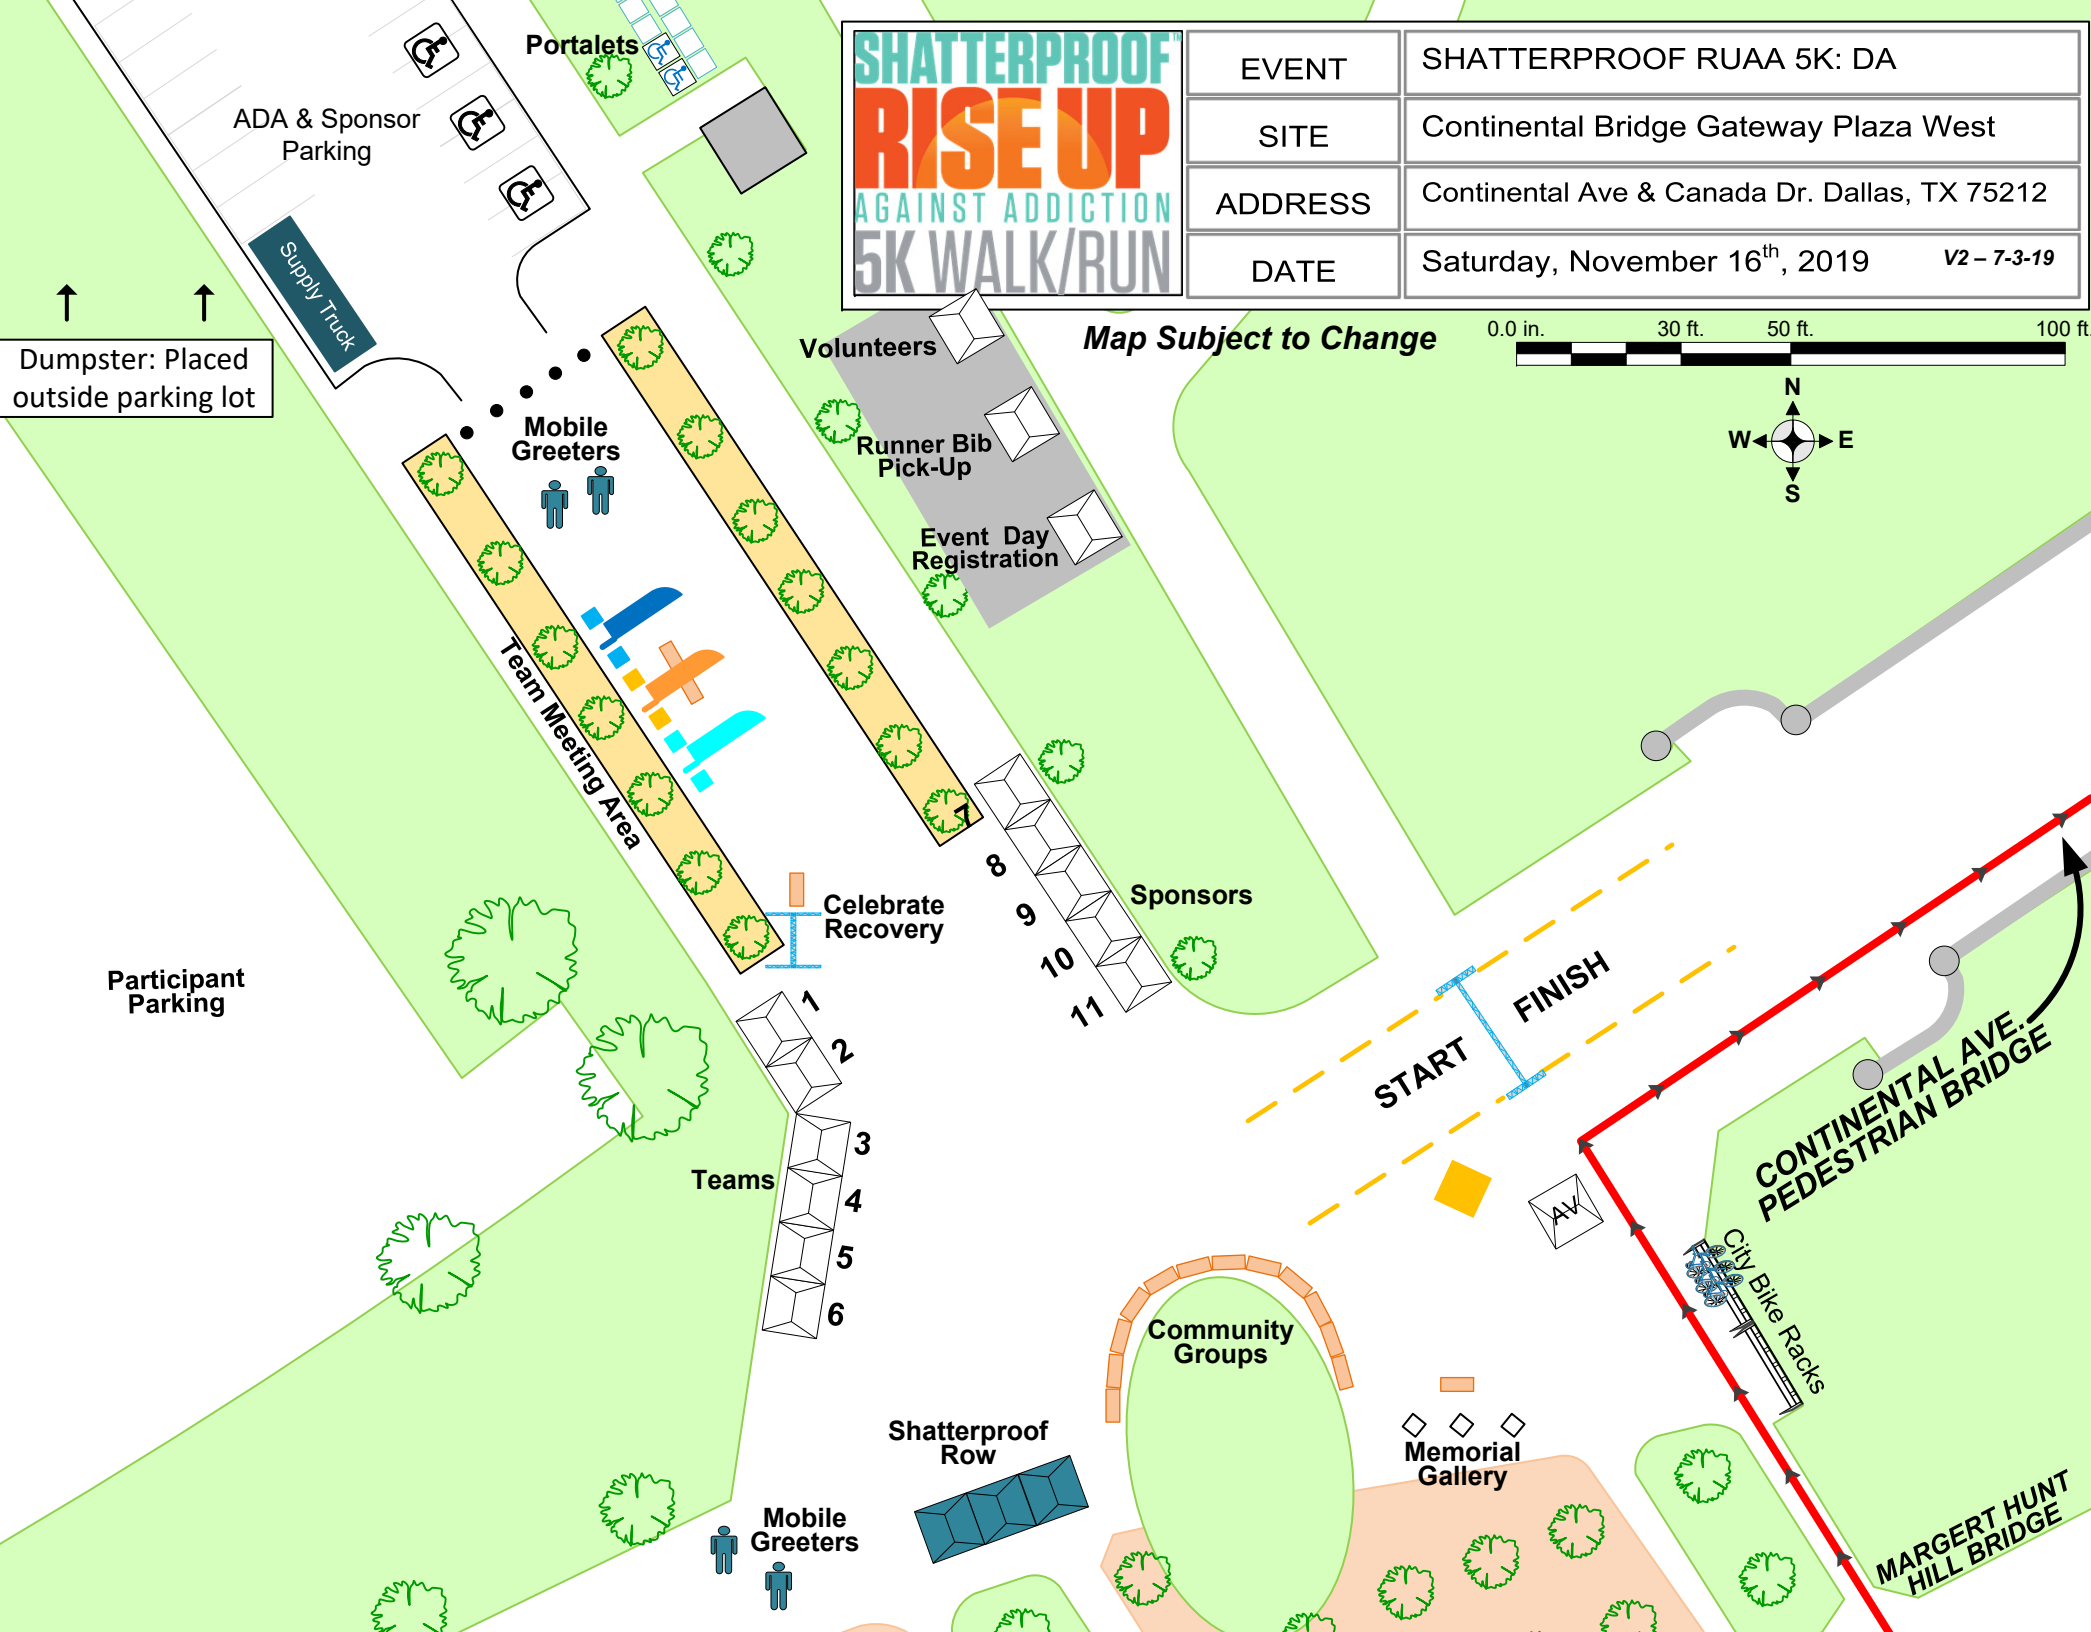

SHATTERPROOF RISE UP AGAINST ADDICTION 5K WALK/RUN

EVENT	SHATTERPROOF RUAA 5K: DA
SITE	Continental Bridge Gateway Plaza West
ADDRESS	Continental Ave & Canada Dr. Dallas, TX 75212
DATE	Saturday, November 16 th , 2019 V2 - 7-3-19

Map Subject to Change

Dumpster: Placed outside parking lot

Participant Parking

ADA & Sponsor Parking

Supply Truck

Portalets

Mobile Greeters

Team Meeting Area

Volunteers

Runner Bib Pick-Up

Event Day Registration

Sponsors

Celebrate Recovery

Teams

Community Groups

Shatterproof Row

Memorial Gallery

Mobile Greeters

City Bike Racks

CONTINENTAL AVE. PEDESTRIAN BRIDGE

MARGERT HUNT HILL BRIDGE