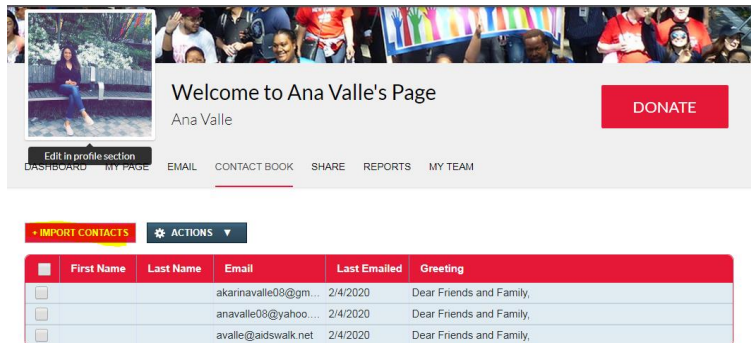

AIDS Walk New York

HOW TO IMPORT YOUR CONTACTS

1. Log-in to your HQ and select Contact Book:

2. Select Import Contacts:

3. You can import contacts from Gmail, Outlook, AOL, LinkedIn, Yahoo, etc. If you would like to import contact from previous campaigns, select the campaign from the dropdown list below and then click "Import".