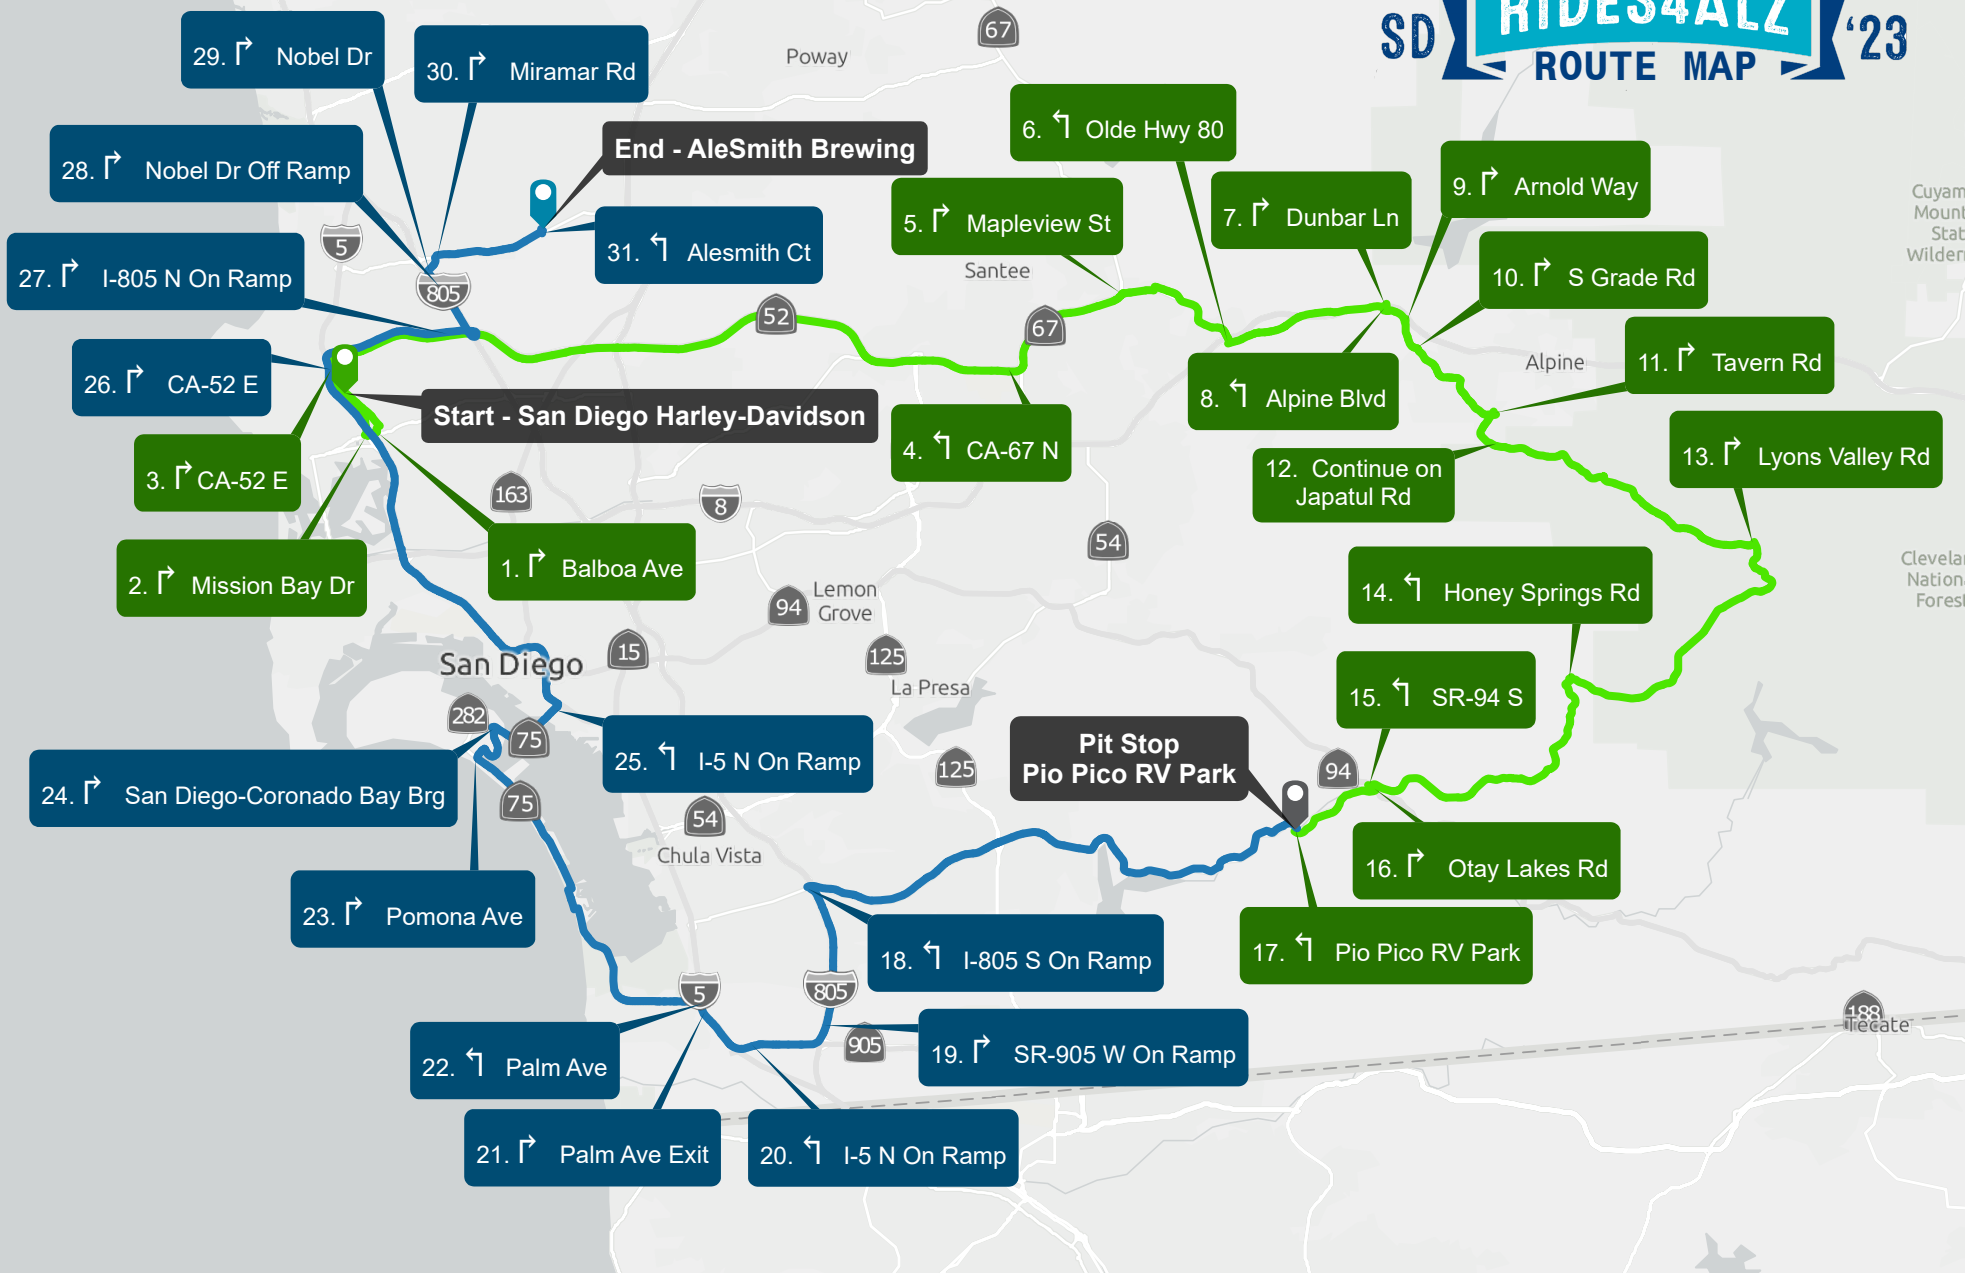

SD RIDES4ALZ '23 ROUTE MAP

 Start
San Diego Harley-Davidson
4645 Morena Blvd

 Pit Stop
Pio Pico RV Park
14615 Otay Lakes Rd

 End
AleSmith Brewing
9990 AleSmith Ct

 Leg 1 ~ 62 Miles
 Leg 2 ~ 55 Miles