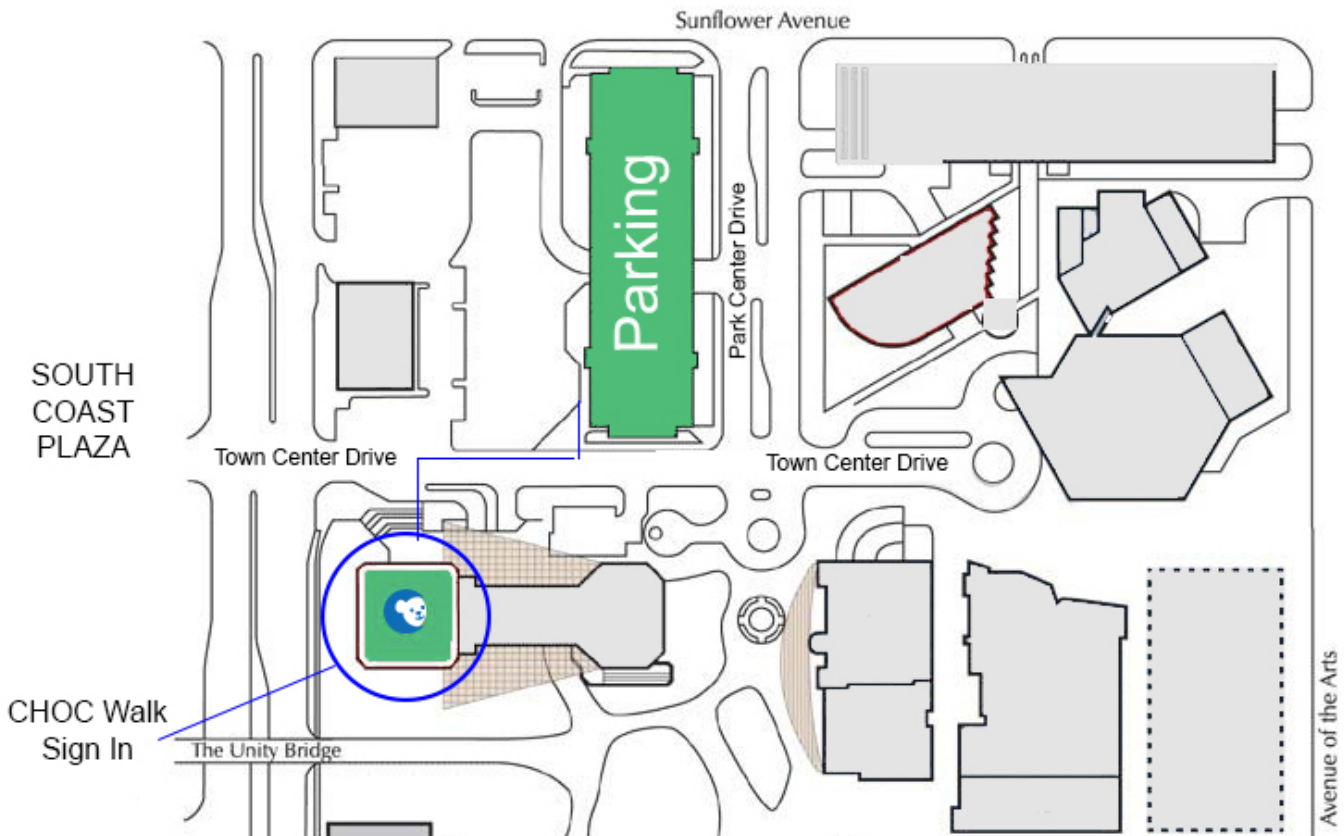

CHOC Walk Check In Parking Instructions

Address: 695 Town Center Drive
Costa Mesa, CA 92626

Parking Instructions

- Park inside the parking structure between Town Center Drive & Park Center Drive
- The CHOC Walk Check In office is located on the first floor in the Park Tower Building (Deloitte Building) Please follow the CHOC Walk signs to the destination.
- Make sure to obtain a color validation ticket from a Foundation staff member
- To exit: Insert color validation ticket first, then insert your white entry ticket